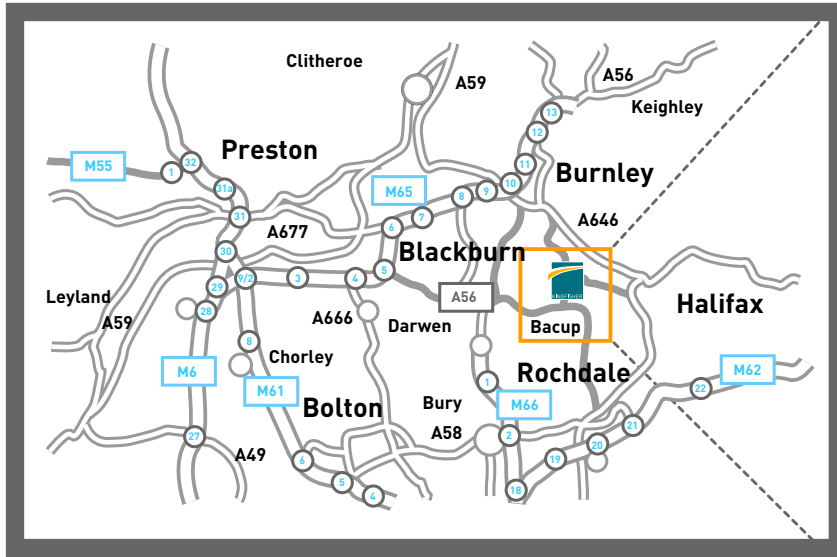

Kingfisher Centre, Futures Park, Bacup,
Rossendale OL13 0BB.

telephone 01706 252300
website www.askkingfisher.com

Directions to Futures Park, Bacup

From Todmorden

Leave Todmorden on the A6033.
Turn right at the railway viaduct on to the A681; follow the road to Bacup town centre. Carry on straight ahead at the roundabout following the signs to Rawtenstall. Futures Park is on your left directly after the left turn for New Line.

From Rochdale

Leave Rochdale on A671 Whitworth Road.
Turn left on to A6066 at Britannia, sign-posted Rawtenstall.
Follow the road and Futures Park is immediately on the left where the road joins the A681

From M62/M60

Take junction 18 = (M60)
Take M66 (sign-posted Bury, Burnley, Blackburn)
Keep forward along M66 for approx 10 miles, (motorway then becomes an (A) road). Follow Burnley/Rawtenstall signs and at the Rawtenstall roundabout follow the A681 sign for Bacup.
At the next roundabout take the second exit on to Bacup Road and follow the road through Waterfoot and Stacksteads.
Bacup Road now becomes Newchurch Road.
Futures Park is located on the right hand side just before New Line opposite the Post Office.

From M65

Junction 8

Take A56 (sign-posted Bury M66)
In approx 4 miles - Roundabout - take 2nd exit (by passing Haslingden)
Take next major turn off A681 (sign-posted Todmorden, Bacup, Rawtenstall) Carry straight on at the roundabout. At the next roundabout keep following the A681 on to Bocholt Way. Take the 2nd exit at the next roundabout on to Bacup Road through Waterfoot and Stacksteads, Bacup Road becomes Newchurch Road. Futures Park is located on the right hand side just before New Line opposite the Post Office.