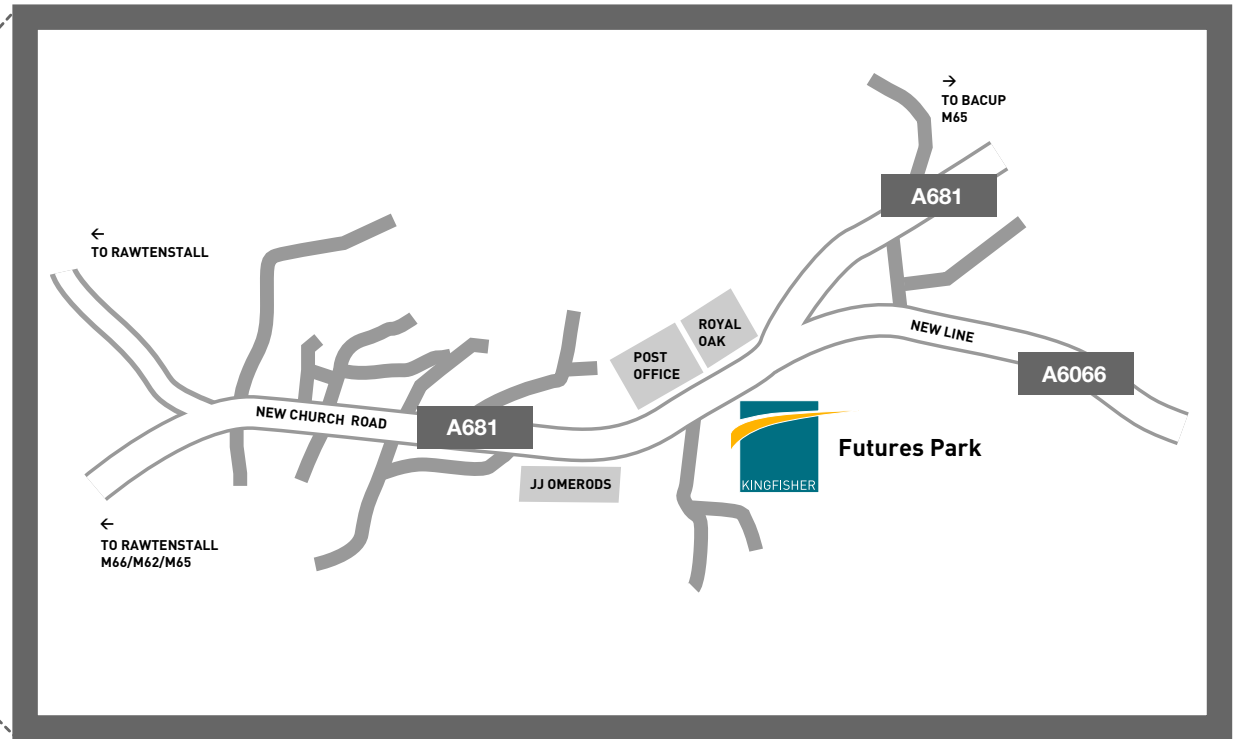

Kingfisher Centre, Futures Park, Bacup,
Rossendale OL13 0BB.

telephone 01706 252300
website www.askkingfisher.com

Directions to Futures Park, Bacup

From Todmorden

Leave Todmorden on the A6033.
Turn right at the railway viaduct on to the A681; follow the road to Bacup town centre. Carry on straight ahead at the roundabout following the signs to Rawtenstall. Futures Park is on your left directly after the left turn for New Line.

From Rochdale

Leave Rochdale on A671 Whitworth Road.
Turn left on to A6066 at Britannia, sign-posted Rawtenstall.
Follow the road and Futures Park is immediately on the left where the road joins the A681

From M62/M60

Take junction 18 = (M60)
Take M66 (sign-posted Bury, Burnley, Blackburn)
Keep forward along M66 for approx 10 miles, (motorway then becomes an (A) road). Follow Burnley/Rawtenstall signs and at the Rawtenstall roundabout follow the A681 sign for Bacup.
At the next roundabout take the second exit on to Bacup Road and follow the road through Waterfoot and Stacksteads.
Bacup Road now becomes Newchurch Road.
Futures Park is located on the right hand side just before New Line opposite the Post Office.

From M65

Junction 8

Take A56 (sign-posted Bury M66)
In approx 4 miles - Roundabout - take 2nd exit (by passing Haslingden)
Take next major turn off A681 (sign-posted Todmorden, Bacup, Rawtenstall) Carry straight on at the roundabout. At the next roundabout keep following the A681 on to Bocholt Way. Take the 2nd exit at the next roundabout on to Bacup Road through Waterfoot and Stacksteads, Bacup Road becomes Newchurch Road. Futures Park is located on the right hand side just before New Line opposite the Post Office.